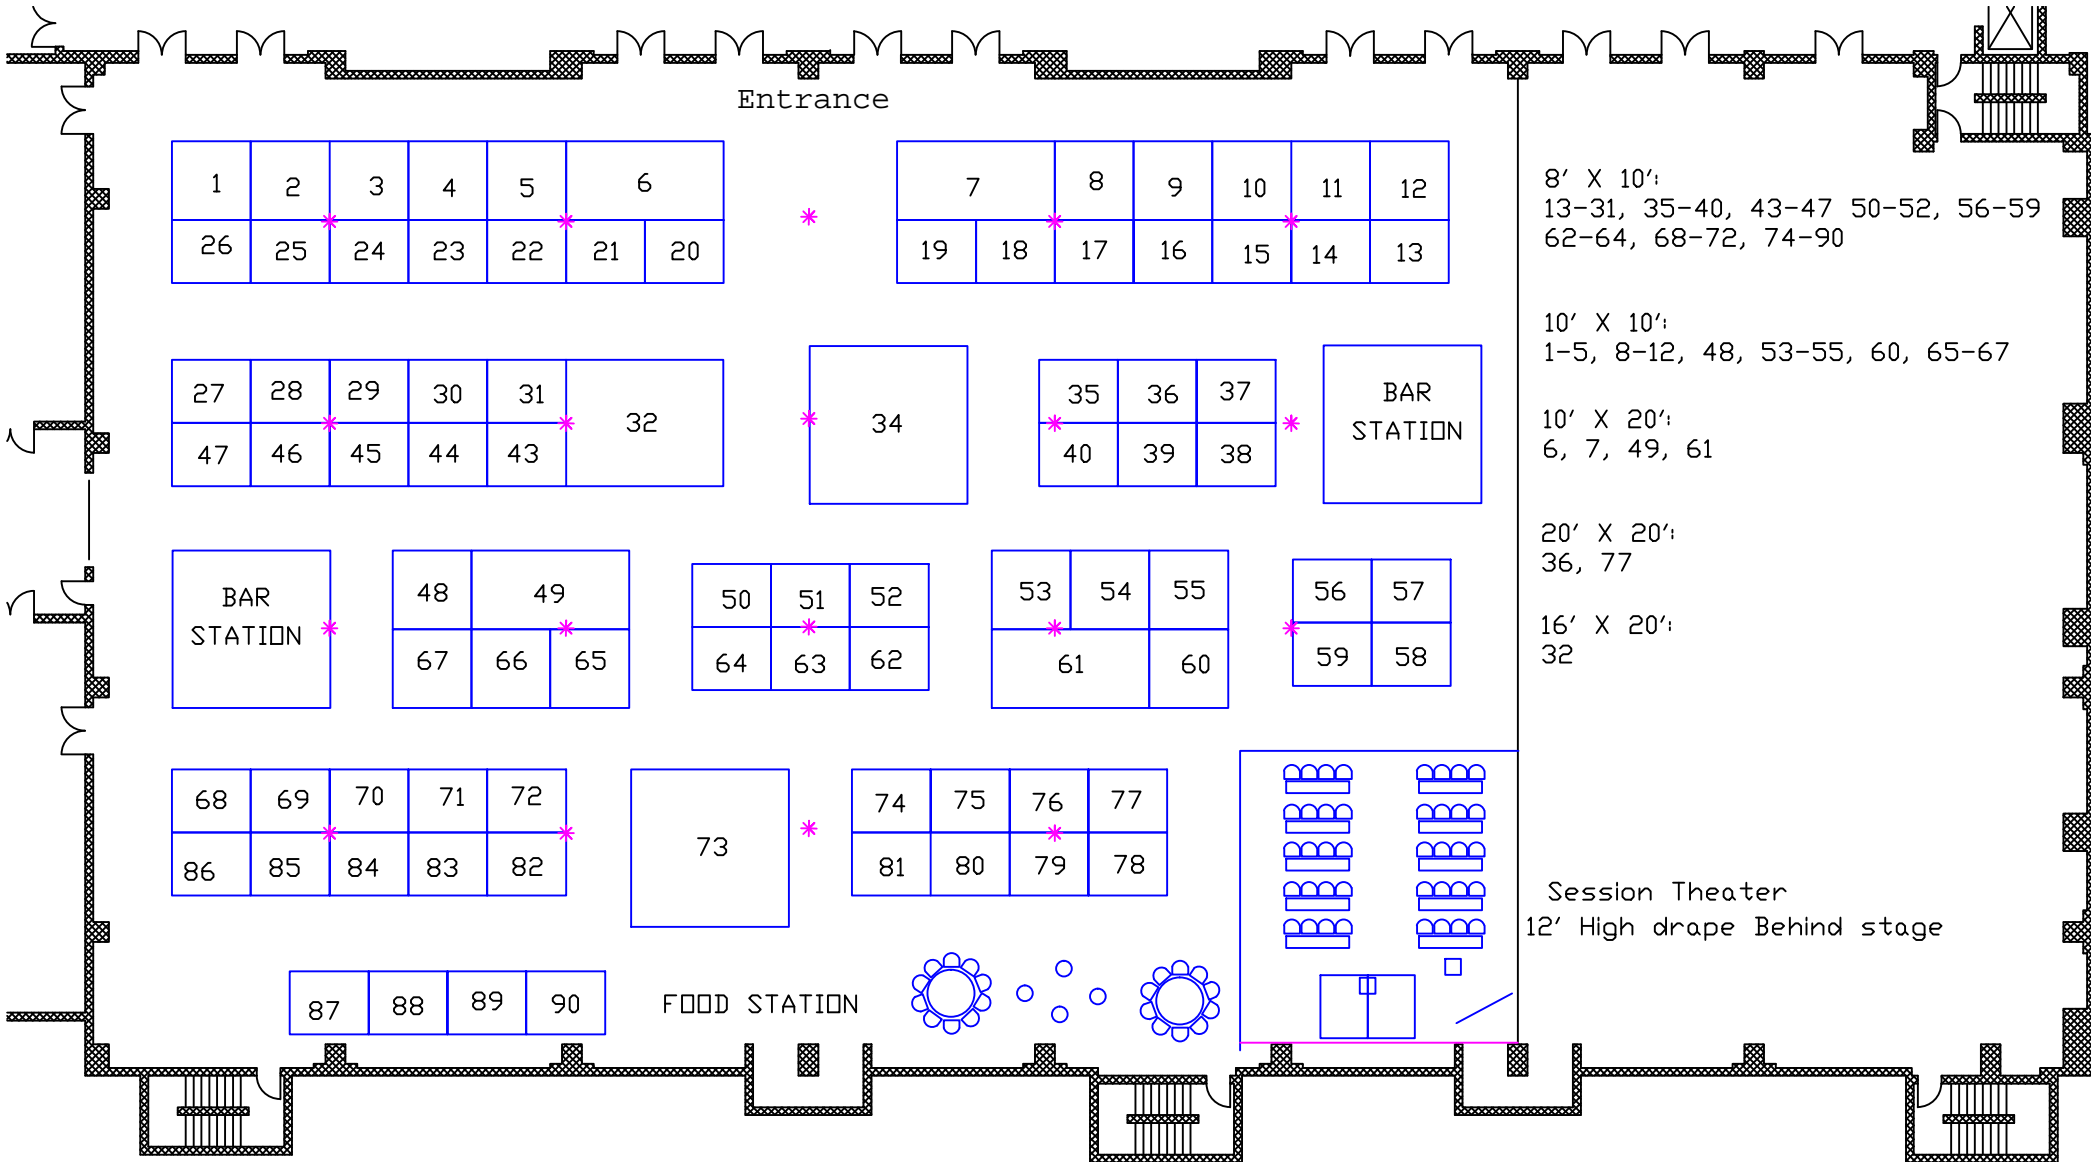

America East
 March 12-14, 2018
 Hershey Lodge & Convention Center

8' X 10':
 13-31, 35-40, 43-47 50-52, 56-59
 62-64, 68-72, 74-90

10' X 10':
 1-5, 8-12, 48, 53-55, 60, 65-67

10' X 20':
 6, 7, 49, 61

20' X 20':
 36, 77

16' X 20':
 32

Session Theater
 12' High drape Behind stage